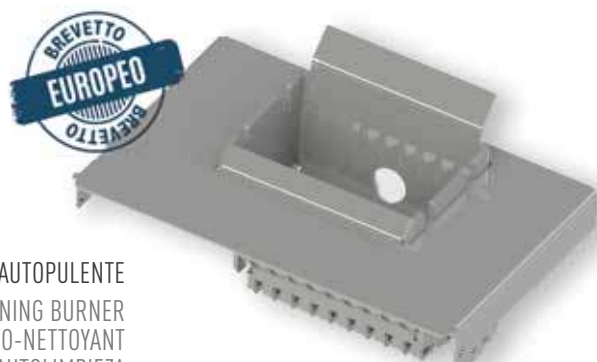

Elisabetta

	26 Min.-Max
kW	5,2 - 25,7
kW	1,5 - 3,5
kW	3,2 - 19,6
η %	95 - 92
kg/h	1,1 - 5,3
kg	42
h	38 - 8
m³	570
mm	1234 x 617 x 559
v/Hz	230/50
W	160
Ø mm	100
kg	190
	Inox aisi304
	Braciare autopulente
	A+
	OPTIONAL:
	Telecomando
	WI-FI Smartphone
	piastra di protezione
	Ventilazione frontale

IT

- 5 POTENZE DI FUNZIONAMENTO
- DISPLAY CON MENÙ A 6 LINGUE
- CASSETTO CENERE ESTRAIBILE PER RECUPERO CENERI
- TERMOSTATO DI SICUREZZA
- PREDISPOSIZIONE TERMOSTATO ESTERNO
- PRESSOSTATO DI SICUREZZA
- CRONOTERMOSTATO
- SISTEMA AUTOPULENTE

GB

- 5 OPERATING POWER LEVELS
- MENU DISPLAY IN 6 LANGUAGES
- REMOVABLE ASH TRAY FOR ASH REMOVAL
- SAFETY THERMOSTAT
- SUITABLE FOR EXTERNAL THERMOSTAT
- SAFETY MANOSTAT
- TIMER THERMOSTAT
- AUTO CLEANING SYSTEM

FR

- 5 PUISSANCES DE FONCTIONNEMENT
- AFFICHEUR AVEC MENU DANS 6 LANGUES
- TIROIR À CENDRES AMOVIBLE POUR RÉCUPÉRATION DE CENDRES
- THERMOSTAT DE SÉCURITÉ
- PRÉDISPOSITION POUR THERMOSTAT EXTÉRIEUR
- PRESSOSTAT DE SÉCURITÉ
- CHRONOTHERMOSTAT
- SYSTÈME AUTONETTOYANT

ES

- 5 POTENCIAS DE FUNCIONAMIENTO
- PANTALLA CON MENÚ CON 6 IDIOMAS
- CAJÓN CENIZA EXTRAÍBLE PARA RECUPERACIÓN DE LAS CENIZAS
- TELEMANDO DE SEGURIDAD
- PREDISPOSICIÓN PARA TERMOSTATO EXTERNO
- PRESOSTATO DE SEGURIDAD
- CRONOTERMOSTAT
- SISTEMA DE AUTO-LIMPIEZA

BRACIERE AUTOPULENTE
SELF-CLEANING BURNER
BRULEUR AUTO-NETTOYANT
QUEMADOR DE AUTOLIMPIEZA

Colori disponibili
Colours available
Couleurs disponibles
Colores disponibles